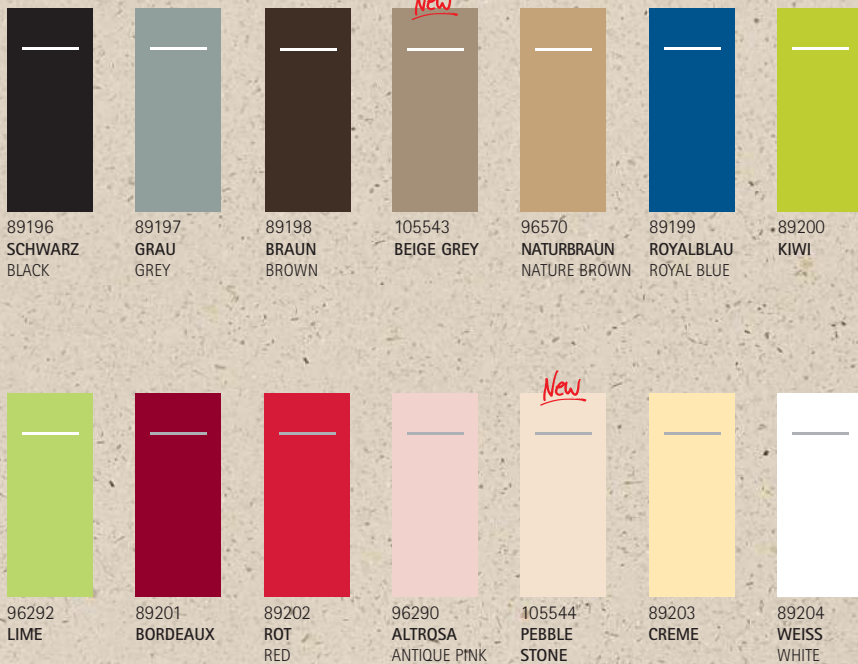

2.2 POCKET-NAPKINS® „PUB“ *Linclass* PROFESSIONAL

40 x 33 cm, 1/8-Falz/fold