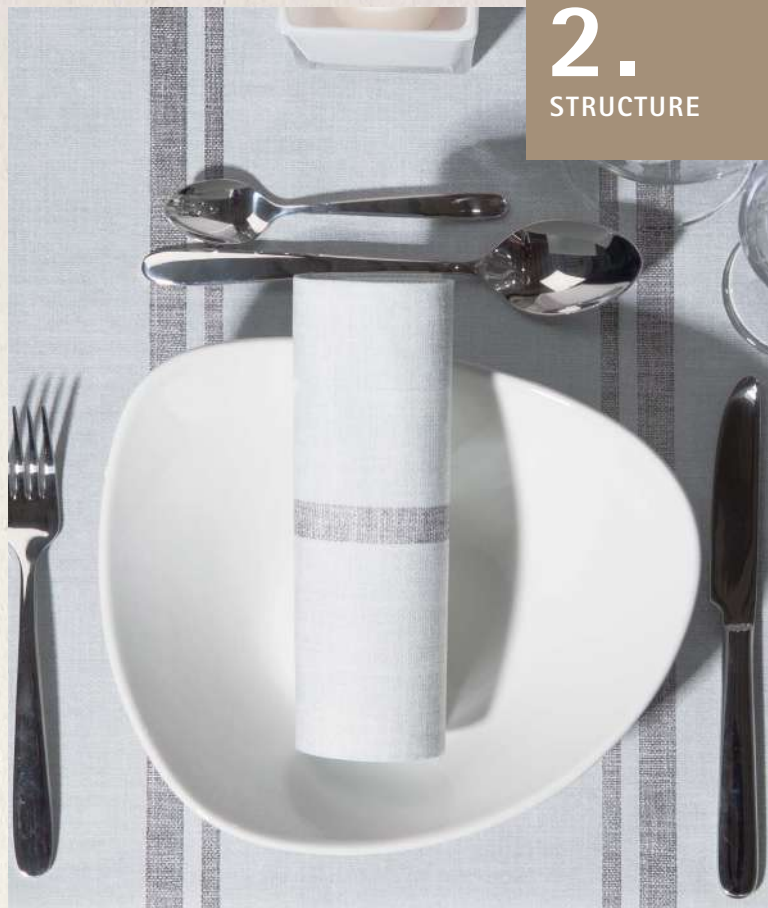

2. STRUCTURE