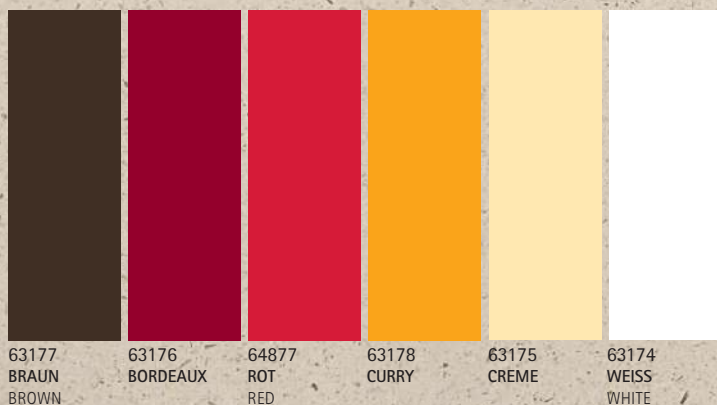

4.4 TISCHDECKEN/TABLE CLOTHS

100 x 100 cm