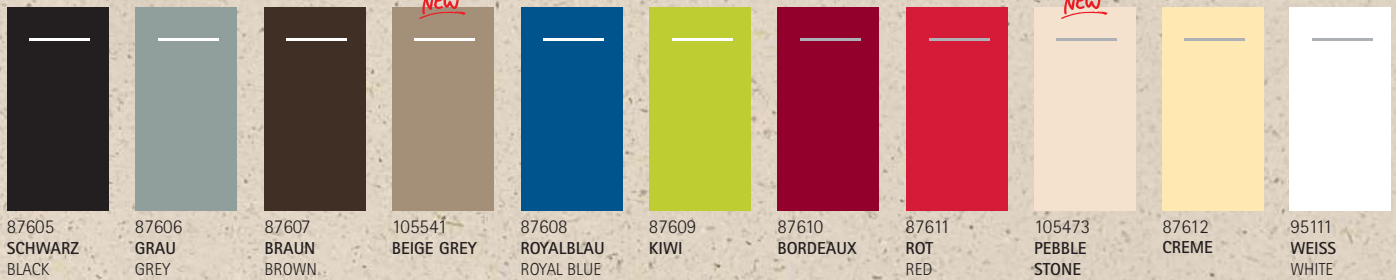

2.1 POCKET-NAPKINS® *Linclass* PROFESSIONAL

40 x 40 cm, 1/8-Falz/fold