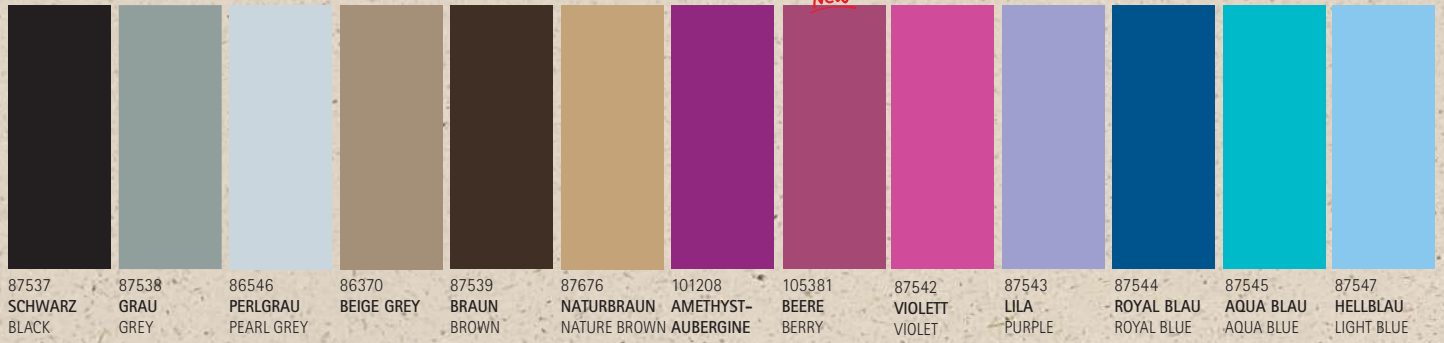

4.3 TISCHDECKEN/TABLE CLOTHS

Linclass
PREMIUM

80 x 80 cm