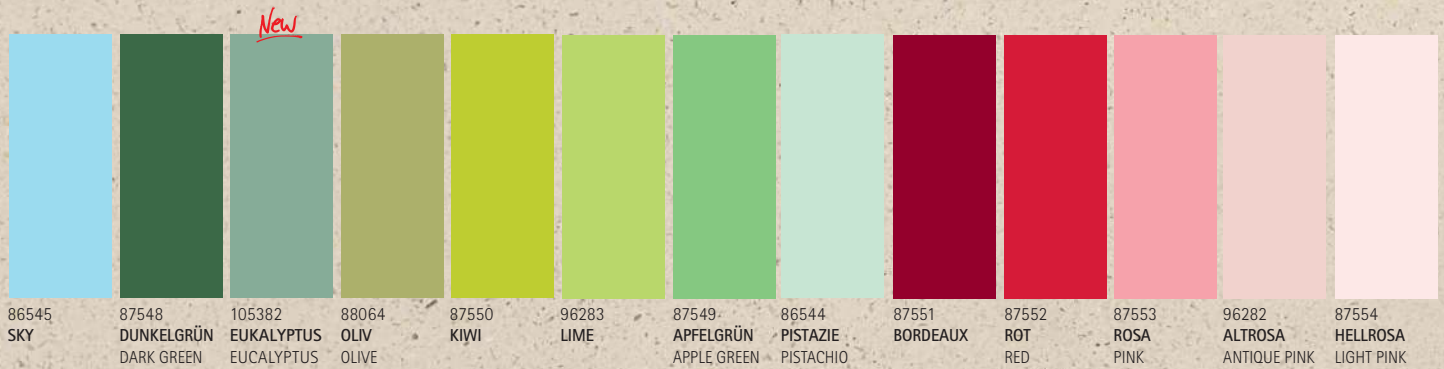

4.3 TISCHDECKEN/TABLE CLOTHS

Linclass
PREMIUM

80 x 80 cm